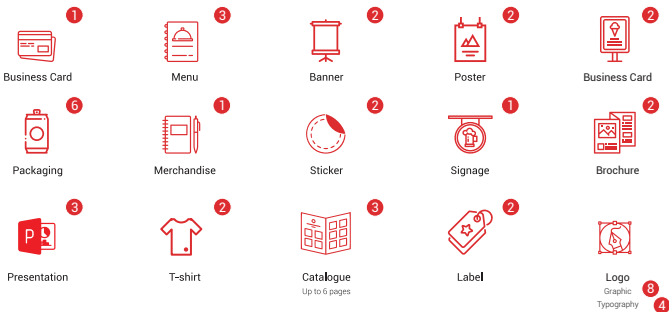

Level Up

Premium Package

Go bigger by sending your message through multiple channels so you can reach your target audience on all platforms.

Design & Content Creation : Up to 30 credits / month

Online Presence : Up to 10 Accounts / month

Design & Content Creation

Credits are our own unit of measurement that combines the time and resources that go into the production of deliverables. This includes everything from communications between yourself and our team to revisions and behind the scenes work that contribute to the final result that you want your customers to see.

Level Up Package - up to **30** credits allocated / month

DESIGN

A picture is worth a thousand words. Let us work with you on this communication method.

+ adaption to another format 1

CONTENT CREATION

Tell us about your day-to-day story and we will recite it to a bigger, more multi-language audience